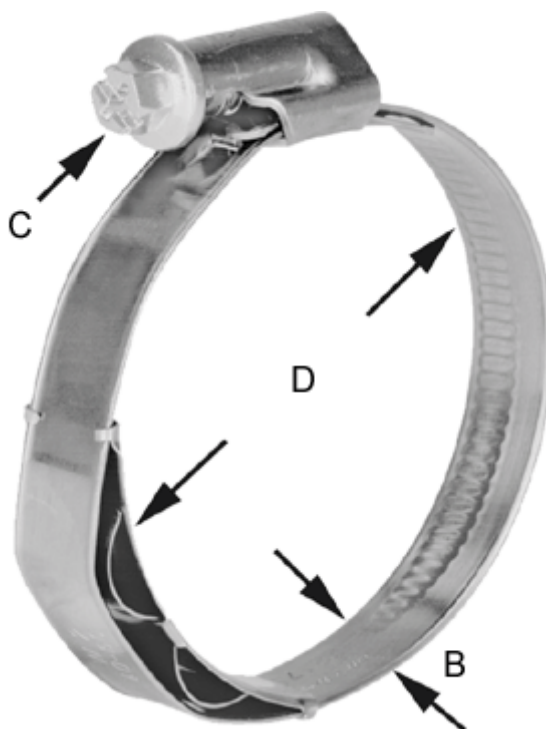

Article number: 021377708060

Description: Worm Drive Hose Clip with spring insert
TORRO WF 50-70/12 C7 W3

Measures

C (screw type) =	C7
Diameter D =	50-70
Width B =	12